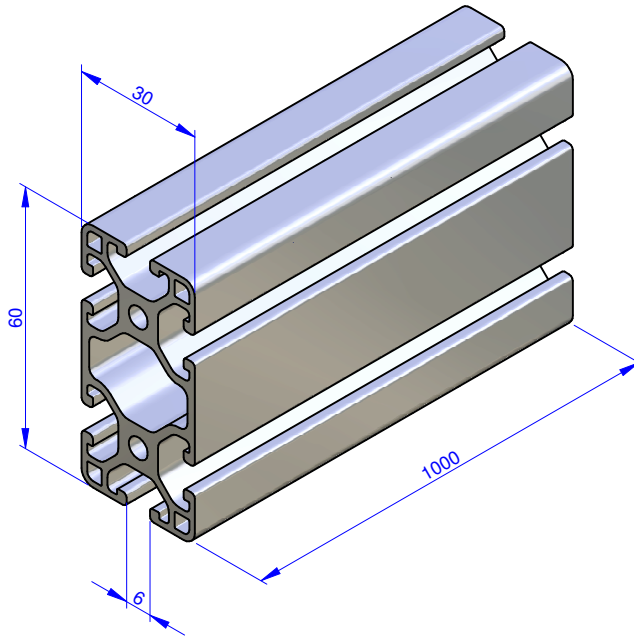

THE PROPERTY OF THIS DRAWING IS ESTABLISHED BY LAW
IT IS FORBIDDEN TO REPRODUCE IT OR SHOW IT TO THIRD PARTY
WITHOUT A WRITTEN AGREEMENT.

MODIFICATIONS:		VARIED DIMENSIONS AS OF DATE:	
7		10	
8		11	
9		12	

MODIFICATIONS:		VARIED DIMENSIONS AS OF DATE:	
1		4	
2		5	
3		6	

Format **A4**
UNI 936-76

FP Services

GENERAL TOLERANCE:
UNI - ISO 2768
CLASSE f

DESIGNED FROM
FPSERVICES

DATE	12/2013	WEIGHT	1,680 kg
CODE	CA.02.01.004		